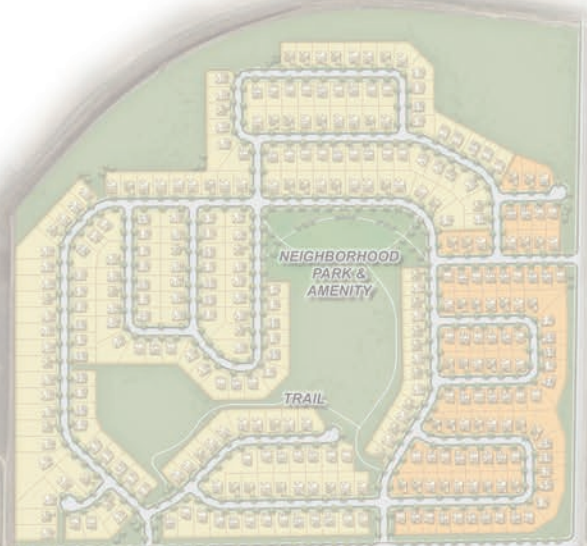

COLLIERS HILL

ERIE, COLORADO

Model Homes:

- 1 **Richmond American Homes** - from the mid \$300s
- 2 **Richmond American Homes - The Reserve** - from the upper \$400s
- 3 **Shea3D™ by Shea Homes** - from the upper \$300s
- 4 **Shea Homes - Peakview Collection** - from the mid \$400s

Community Amenities:

- 5 **The Overlook Pool & Clubhouse**
- 6 **Event Lawn**
- 7 **Rock Park**
- 8 **Trails**

Lighter map graphics indicate areas still under construction

LiveColliersHill.com

**HOMES FROM THE
MID \$300s TO THE \$600s**